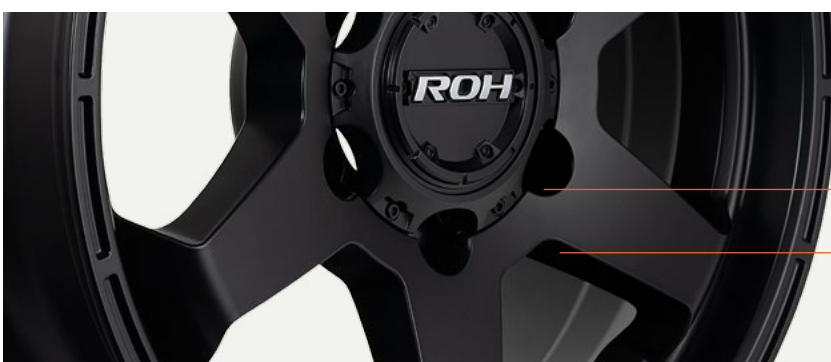

Lightweight construction

Exposed bolt holes

Matt black finish